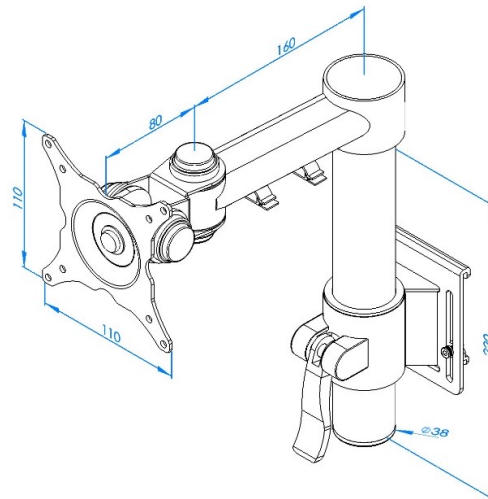

Stream single beam arm – tool rail bracket

Product Specification

Product code	XSTREAMCOMB05B - Black
Weight capacity	20kg
Max forward extension	240mm
VESA	75mm & 100mm VESA compliant
Maximum Screen Size	36"
Movement	Height adjustment, tilt, swivel, rotation and reach
Height adjustment	Max height adjustment 160mm
Tilt	85 degrees up / 85 degrees down (170 degrees total)

Additional Information

Single beam manual height adjustable arm with tool rail fixing

Cable management

Colour options available:

Silver – STREAMCOMB05 - RAL code 9006

White – STREAMCOMB05W - RAL code 9010

Black – STREAMCOMB05B - RAL code 9005