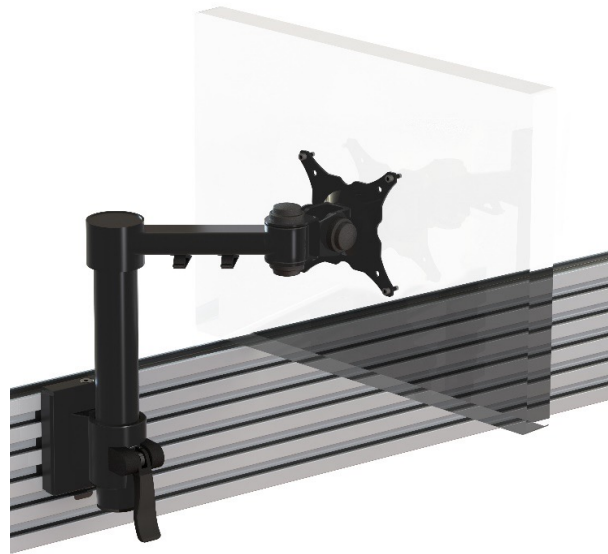

Stream single beam arm – tool rail bracket

Product Specification

Product code	XSTREAMCOMB05B - Black
Weight capacity	20kg
Max forward extension	240mm
VESA	75mm & 100mm VESA compliant
Maximum Screen Size	36"
Movement	Height adjustment, tilt, swivel, rotation and reach
Height adjustment	Max height adjustment 160mm
Tilt	85 degrees up / 85 degrees down (170 degrees total)

Additional Information

Single beam manual height adjustable arm with tool rail fixing

Cable management

Colour options available:

Silver – STREAMCOMB05 - RAL code 9006

White – STREAMCOMB05W - RAL code 9010

Black – STREAMCOMB05B - RAL code 9005